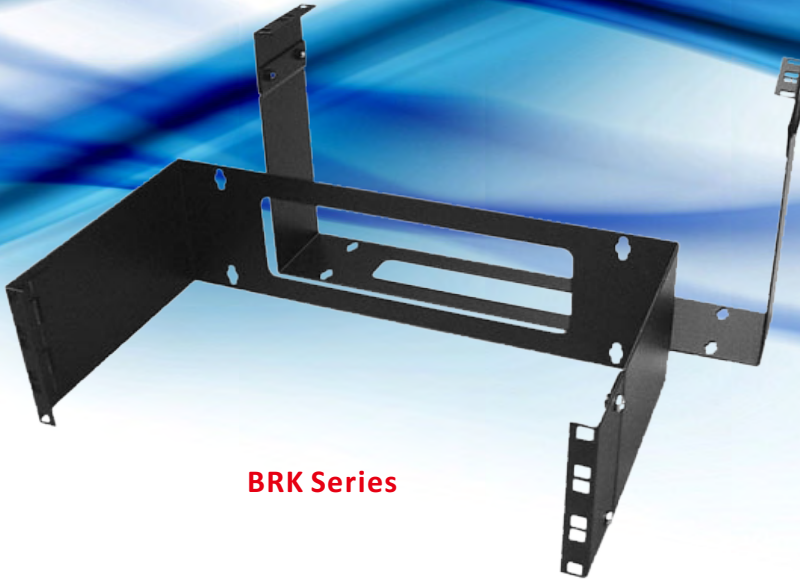

Wall Mount Brackets

BRK Series

BRV Series

Features

- 19" standard rack mount
- 2RU/3RU/4RU sizes
- Great alternative to a full sized rack
- Black color

Specifications

Model	Capacity	Width (mm)	Depth (mm)	Height (mm)	Rated Weight
BRK-2U	2RU	486	300	2RU	5kg
BRK-3U	3RU			3RU	
BRK-4U	4RU			4RU	
BRV-2U	2RU	500	2RU	133	20kg
BRV-3U	3RU		3RU		
BRV-4U	4RU		4RU		