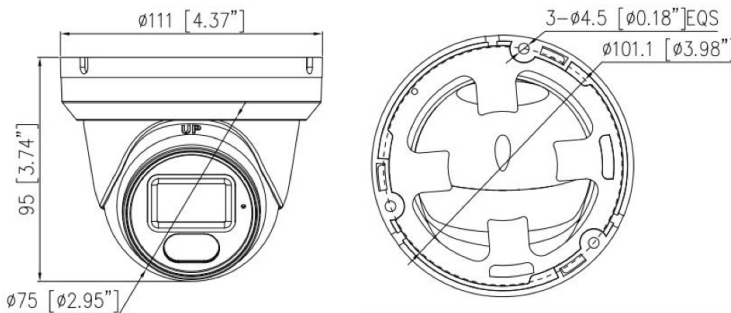

### Key Features

- 1/2.7" progressive scan CMOS
- 8MP(3840x2160) @25fps resolution
- 2.8mm fixed lens
- Supports face, human, vehicle detection and capture
- Intelligent analysis: intrusion, single line crossing, double line crossing, loitering and wrong-way
- True WDR, 3D DNR, ROI, Defog, HLC, BLC
- Built-in microphone and SD card slot
- Built-in IR/warm lights, illumination distance up to 30m
- IP66

### Dimensions (mm)