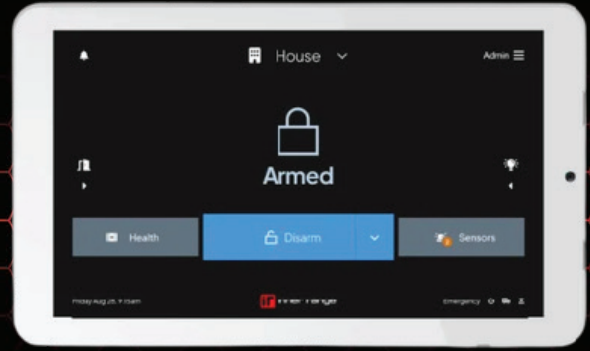

IR-ITS-7W

Inception 7" Touchscreen Interface
RS-485 Black or White

Now **$299** ex GST