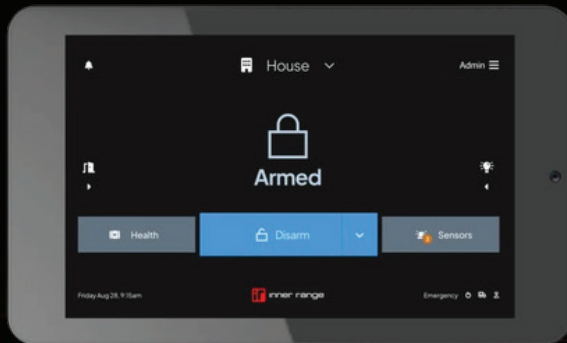

EOFY SALE

Offers available 1st - 30th June or while stocks last.

Contents

Inner Range	2
Hikvision	5
Hanwha Vision.....	12
AETEK.....	14
Milestone	15
Axis	16
IQSIGHT.....	16
Salto Systems.....	17
LOX Locking	17
Aiphone	18
TAKEX.....	19
Siemon	19

IR ACCESS CONTROL KITS

or

IK-PROMO-001 & IK-PROMO-002

- Inception Controller
- 7" Touchscreen (White/Black)
- IR Indoor Dual Tech Commercial Microwave & PIR Detector
- Detector Bracket

\$1122 ex GST

inner range