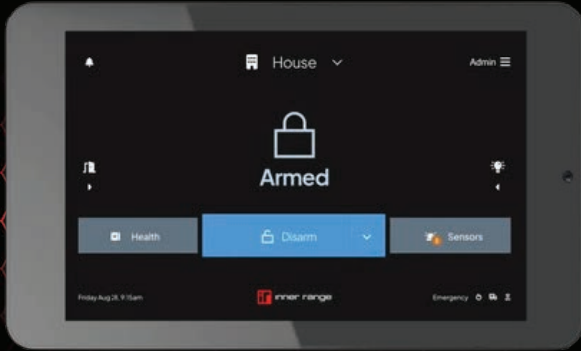

TOUCHSCREENS

IR-ITS-7B