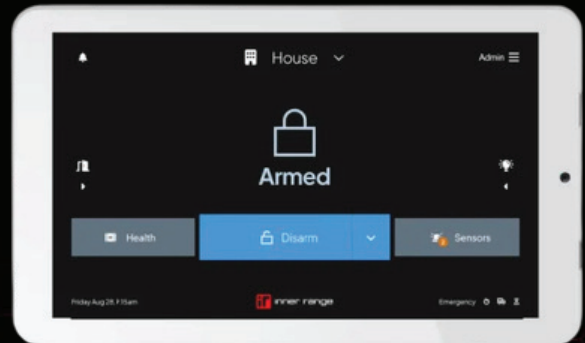

EOFY SALE

Offers available 1st - 30th June or while stocks last.

Contents

Inner Range	2
Hikvision	5
Hanwha Vision.....	12
AETEK.....	14
Milestone	15
Axis	16
IQSIGHT.....	16
Salto Systems.....	17
LOX Locking	17
Aiphone	18
TAKEX.....	19
Siemon	19

IR ACCESS CONTROL KITS

or

IK-PROMO-001 & IK-PROMO-002

- Inception Controller
- 7" Touchscreen (White/Black)
- IR Indoor Dual Tech Commercial Microwave & PIR Detector
- Detector Bracket

\$1122 ex GST

inner range